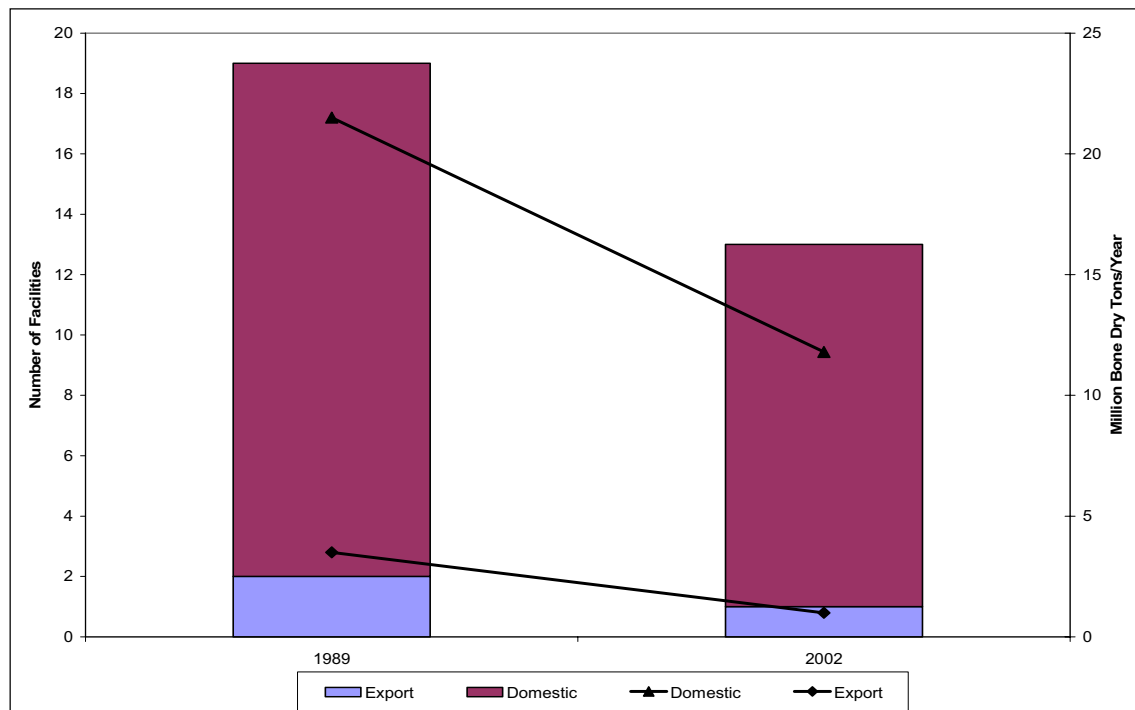

## Appendix F: WA Sawmills

**No. of WA Sawmills by Size Class & Total Annual Production 1968 - 1998**

Source: Perez-Garcia 2005, Warren 2004

Class D mills produce less than 10MMBF/Yr; Class C mills produce 10-20 MMBF/Yr; Class B mills produce 20-30 MMBF/Yr; Class A mills produce greater than 30 MMBF/Yr  
 Source: Bergvall and Gedney 1970; Bergvall et al. 1979; Larsen 1992, 2003.

**No. of WA Pulp Mills & Pulp Export Facilities and Total Annual Production 1989 – 2002**

Source: Bremer 2000