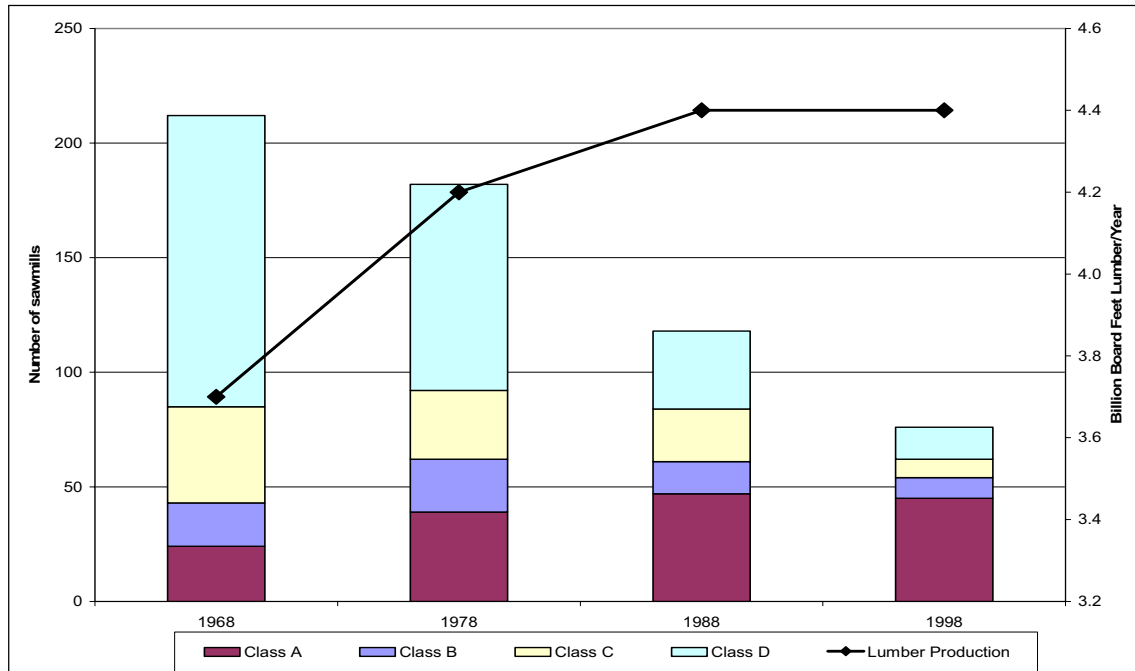

## Appendix F: WA Sawmills

**No. of WA Sawmills by Size Class & Total Annual Production 1968 - 1998**

Source: Perez-Garcia 2005, Warren 2004

Class D mills produce less than 10MMBF/Yr; Class C mills produce 10-20 MMBF/Yr; Class B mills produce 20-30 MMBF/Yr; Class A mills produce greater than 30 MMBF/Yr  
 Source: Bergvall and Gedney 1970; Bergvall et al. 1979; Larsen 1992, 2003.

**No. of WA Pulp Mills & Pulp Export Facilities and Total Annual Production 1989 – 2002**

Source: Bremer 2000